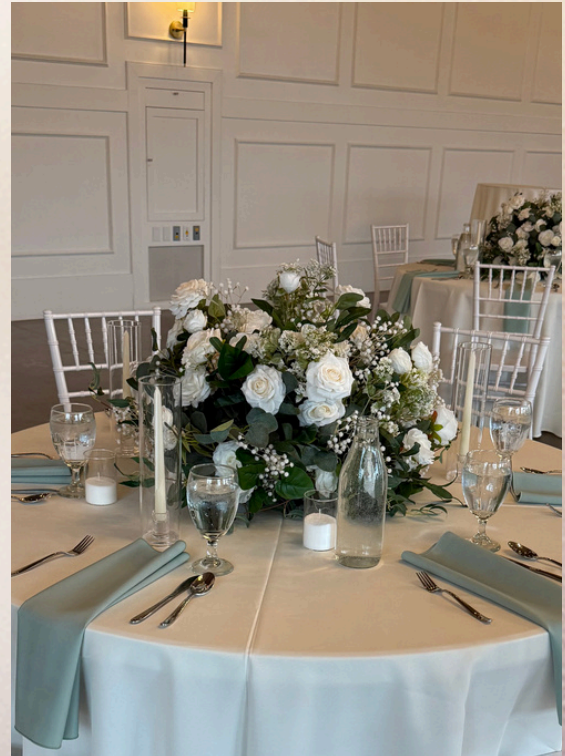

This Package is designed for celebrations of up to 100 guests — offering a beautiful balance of elegance and value.

Ceremony Décor:

Milky Way Arch along with 6 small matching arrangements down the aisle with Aisle runner.

Reception Décor:

If your reception takes place at the same location, your ceremony arch can be relocated behind the sweetheart table for a seamless transition. The package also includes 10 lush centerpieces 24"W with 5 small candles around the arrangement.

Note: This package is not customizable

Silver Package

$1,360

Delivery and taxes are not included.

*Feel free to reach us at any time by making a call or dropping an email to say hi!
We look forward to hearing from you.*

| www.fairytale-bridal.com | admin@fairytale-bridal.com | +331-245-4488 |